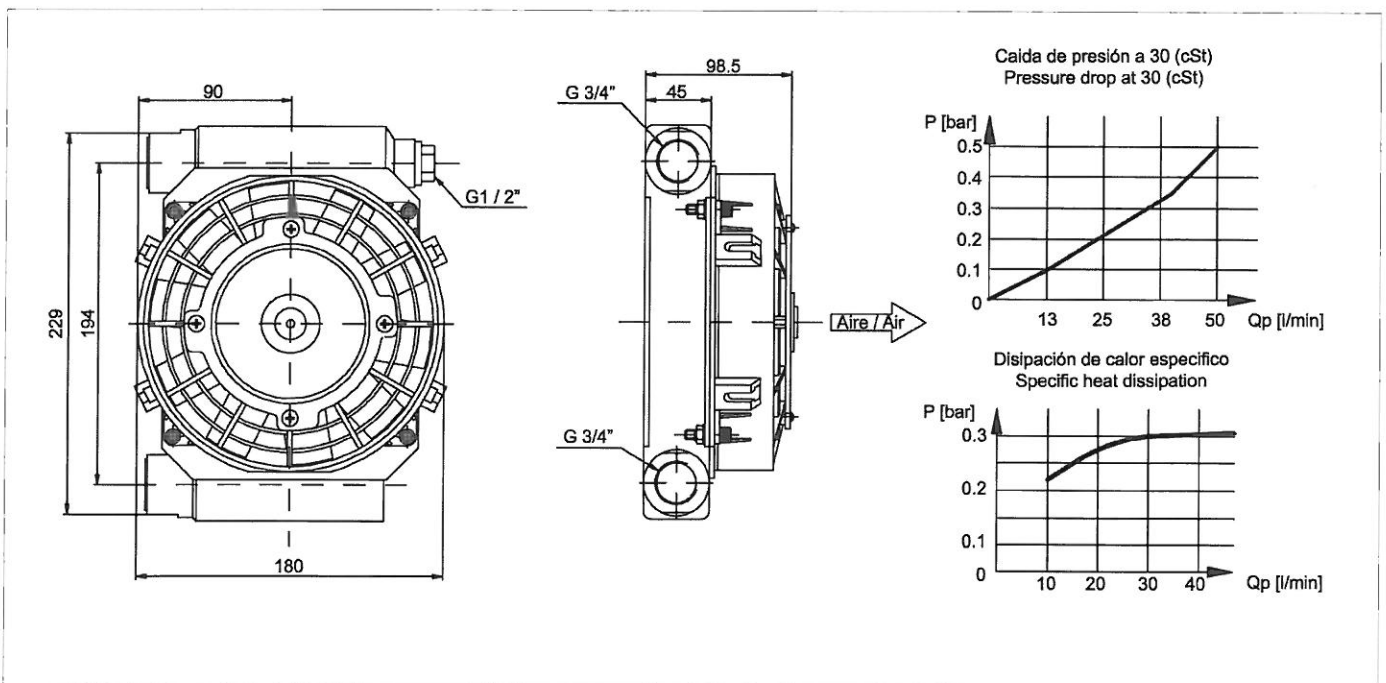

Oil cooler by air draught up to 50 l/min. Includes as series: relay, thermostat (fixed at 47°C) and connections kit.

Dimensiones Dimensions

Datos Principales Main Data

Código Code	Modelo Model	Potencia Power	Caudal Aire Air Flow	Nivel ruido Noise Level	Peso Weight
904519	BZEA 12V. 50L	0.07 Kw	0.14 Kg/s	73 db (A)	2.7 Kg
904619	BZEA 24V. 50L	0.07 Kw	0.14 Kg/s	73 db (A)	2.7 Kg