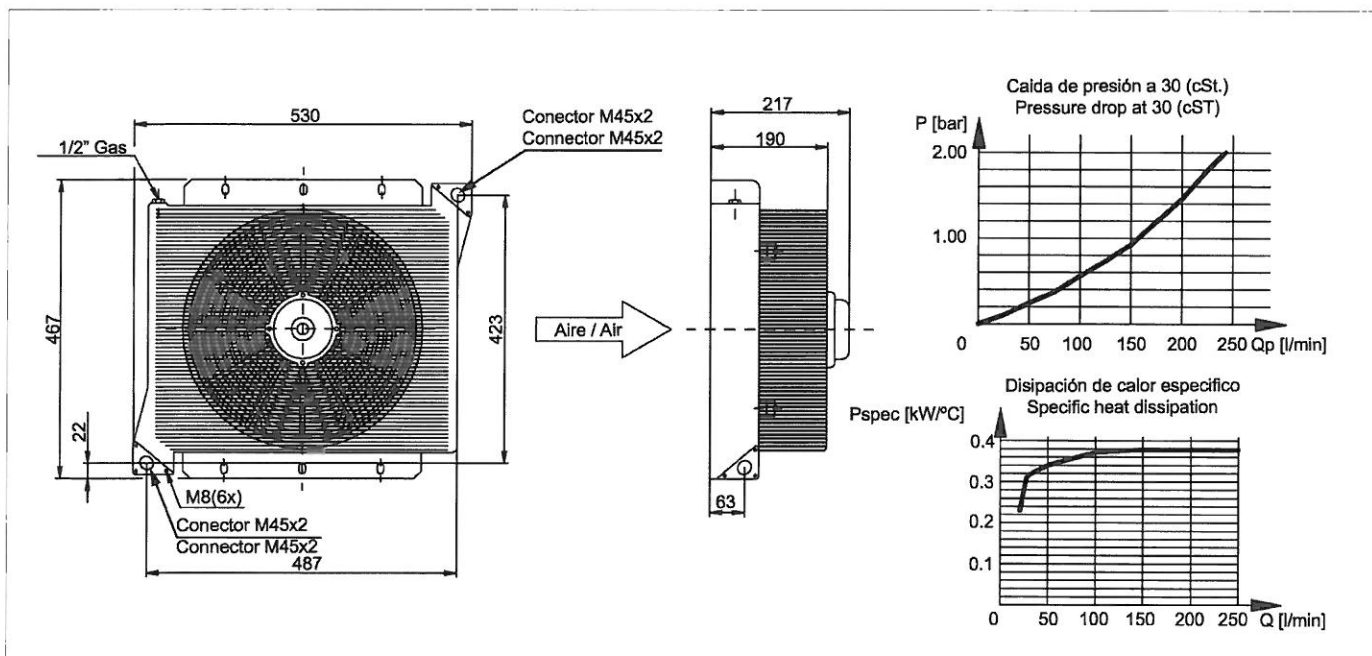

Dimensiones Dimensions

Datos Principales Main Data

Modelo Model	BZEA 12V. 250L	BZEA 24V. 250L
Código Code	904719	904819
Potencia Power		0,23 Kw
Caudal aire Air flow		0,42 Kg/s
Nivel ruido Noise level		79 db (A)
Peso Weight		19,1 Kg
Presión de trabajo Working pressure		26 bar
Código ventilador Fan code	905619	905519